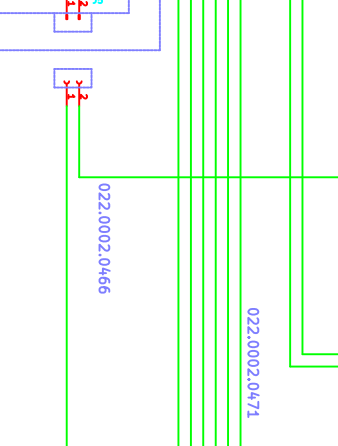

28 VIE / 28 PINS
CONNECTOR: TIG / THROUGH THE CONNECTOR
VISTA: FRONTALE / FRONT VIEW