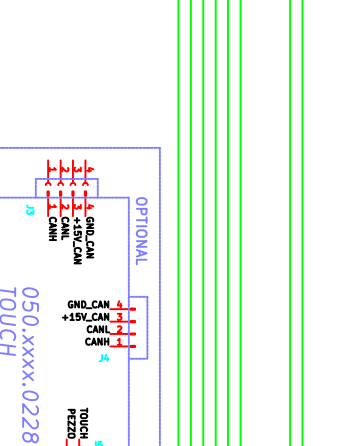

28 VIE / 28 PINS
CONNECTOR: TIG / THROUGH THE CONNECTOR
VISTA: FRONTALE / FRONT VIEW