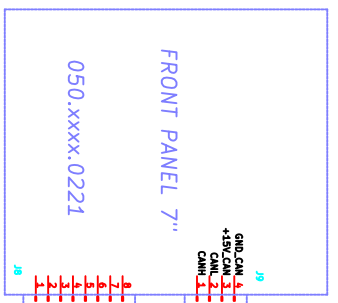

28 VIE / 28 PINS
CONNECTOR: TIG / THROUGH THE CONNECTOR
VISTA: FRONTALE / FRONT VIEW