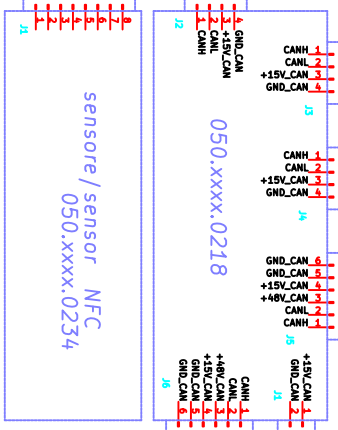

28 VIE / 28 PINS
CONNECTOR: TIG / THROUGH THE CONNECTOR
VISTA: FRONTALE / FRONT VIEW