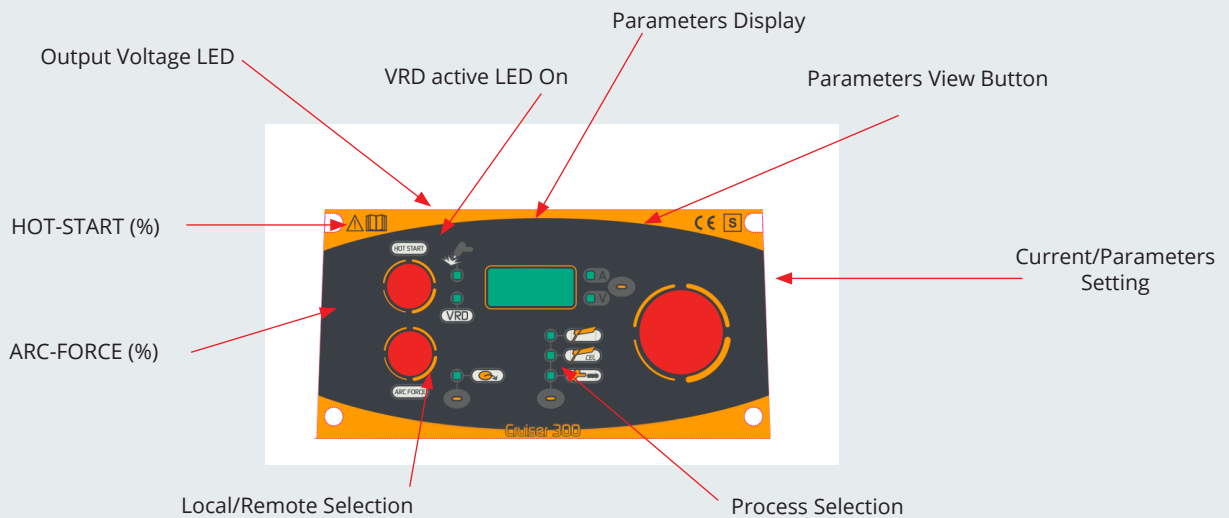

Front Panel Power Source

Cruiser 300						
	3x400Vac ± 15% @ 50-60Hz					
	20A@					
	MMA - E-Hand			WIG		
%_{40°C}	40%	60%	100%	50%	60%	100%
I_2	300A	220A	200A	300A	250A	210A
I_2	10A - 300A		5A - 300A			
U_0	76V/9V					
P_{MAX}	13,3kVA - 10,7kV					
IP	23S					
	460 x 230 x 325mm					
	20,8Kg					

TECHNOLOGY	PROCESSES		
SPECIAL FUNCTIONS		MATERIALS	
	INDUSTRY		
RC 08 REMOTE CONTROL